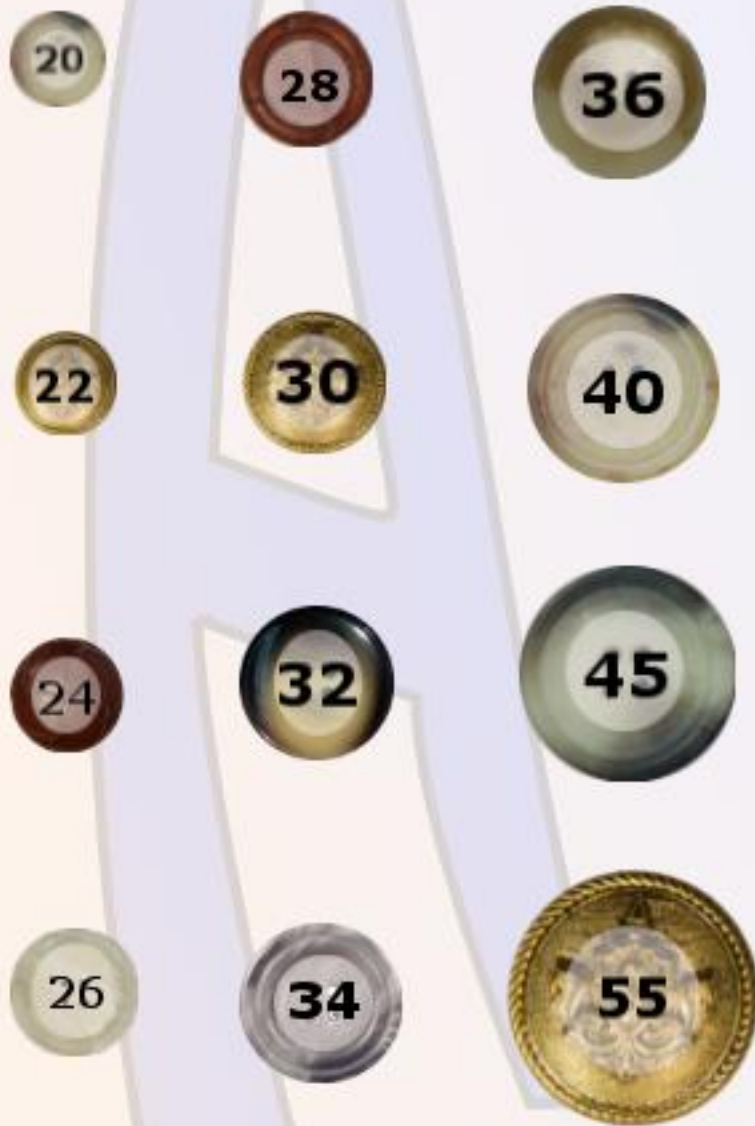

# Button Sizing Chart

Ligne	mm	Inches
10	5.71	4/16
12	6.86	5/16
14	8.00	6/16
16	9.14	6/16
18	10.29	7/16
20	11.43	8/16
22	12.57	9/16
23	13.14	9/16
24	13.71	10/16
25	14.29	10/16
26	14.86	10/16
27	15.43	11/16
28	16.00	11/16
29	16.57	12/16
30	17.14	12/16
32	18.29	13/16
34	19.43	14/16
36	20.57	14/16
38	21.71	15/16
40	22.86	1
42	24.00	1 1/16
44	25.14	1 2/16
45	25.71	1 2/16
46	26.29	1 2/16
50	28.57	1 4/16
55	31.43	1 6/16

There are two ways to use this information sheet.

- 1) Print out the PDF and cut out the button for sizing.
- 2) Take a measurement and compare it with the chart on the right

*Button  
Shoppe*